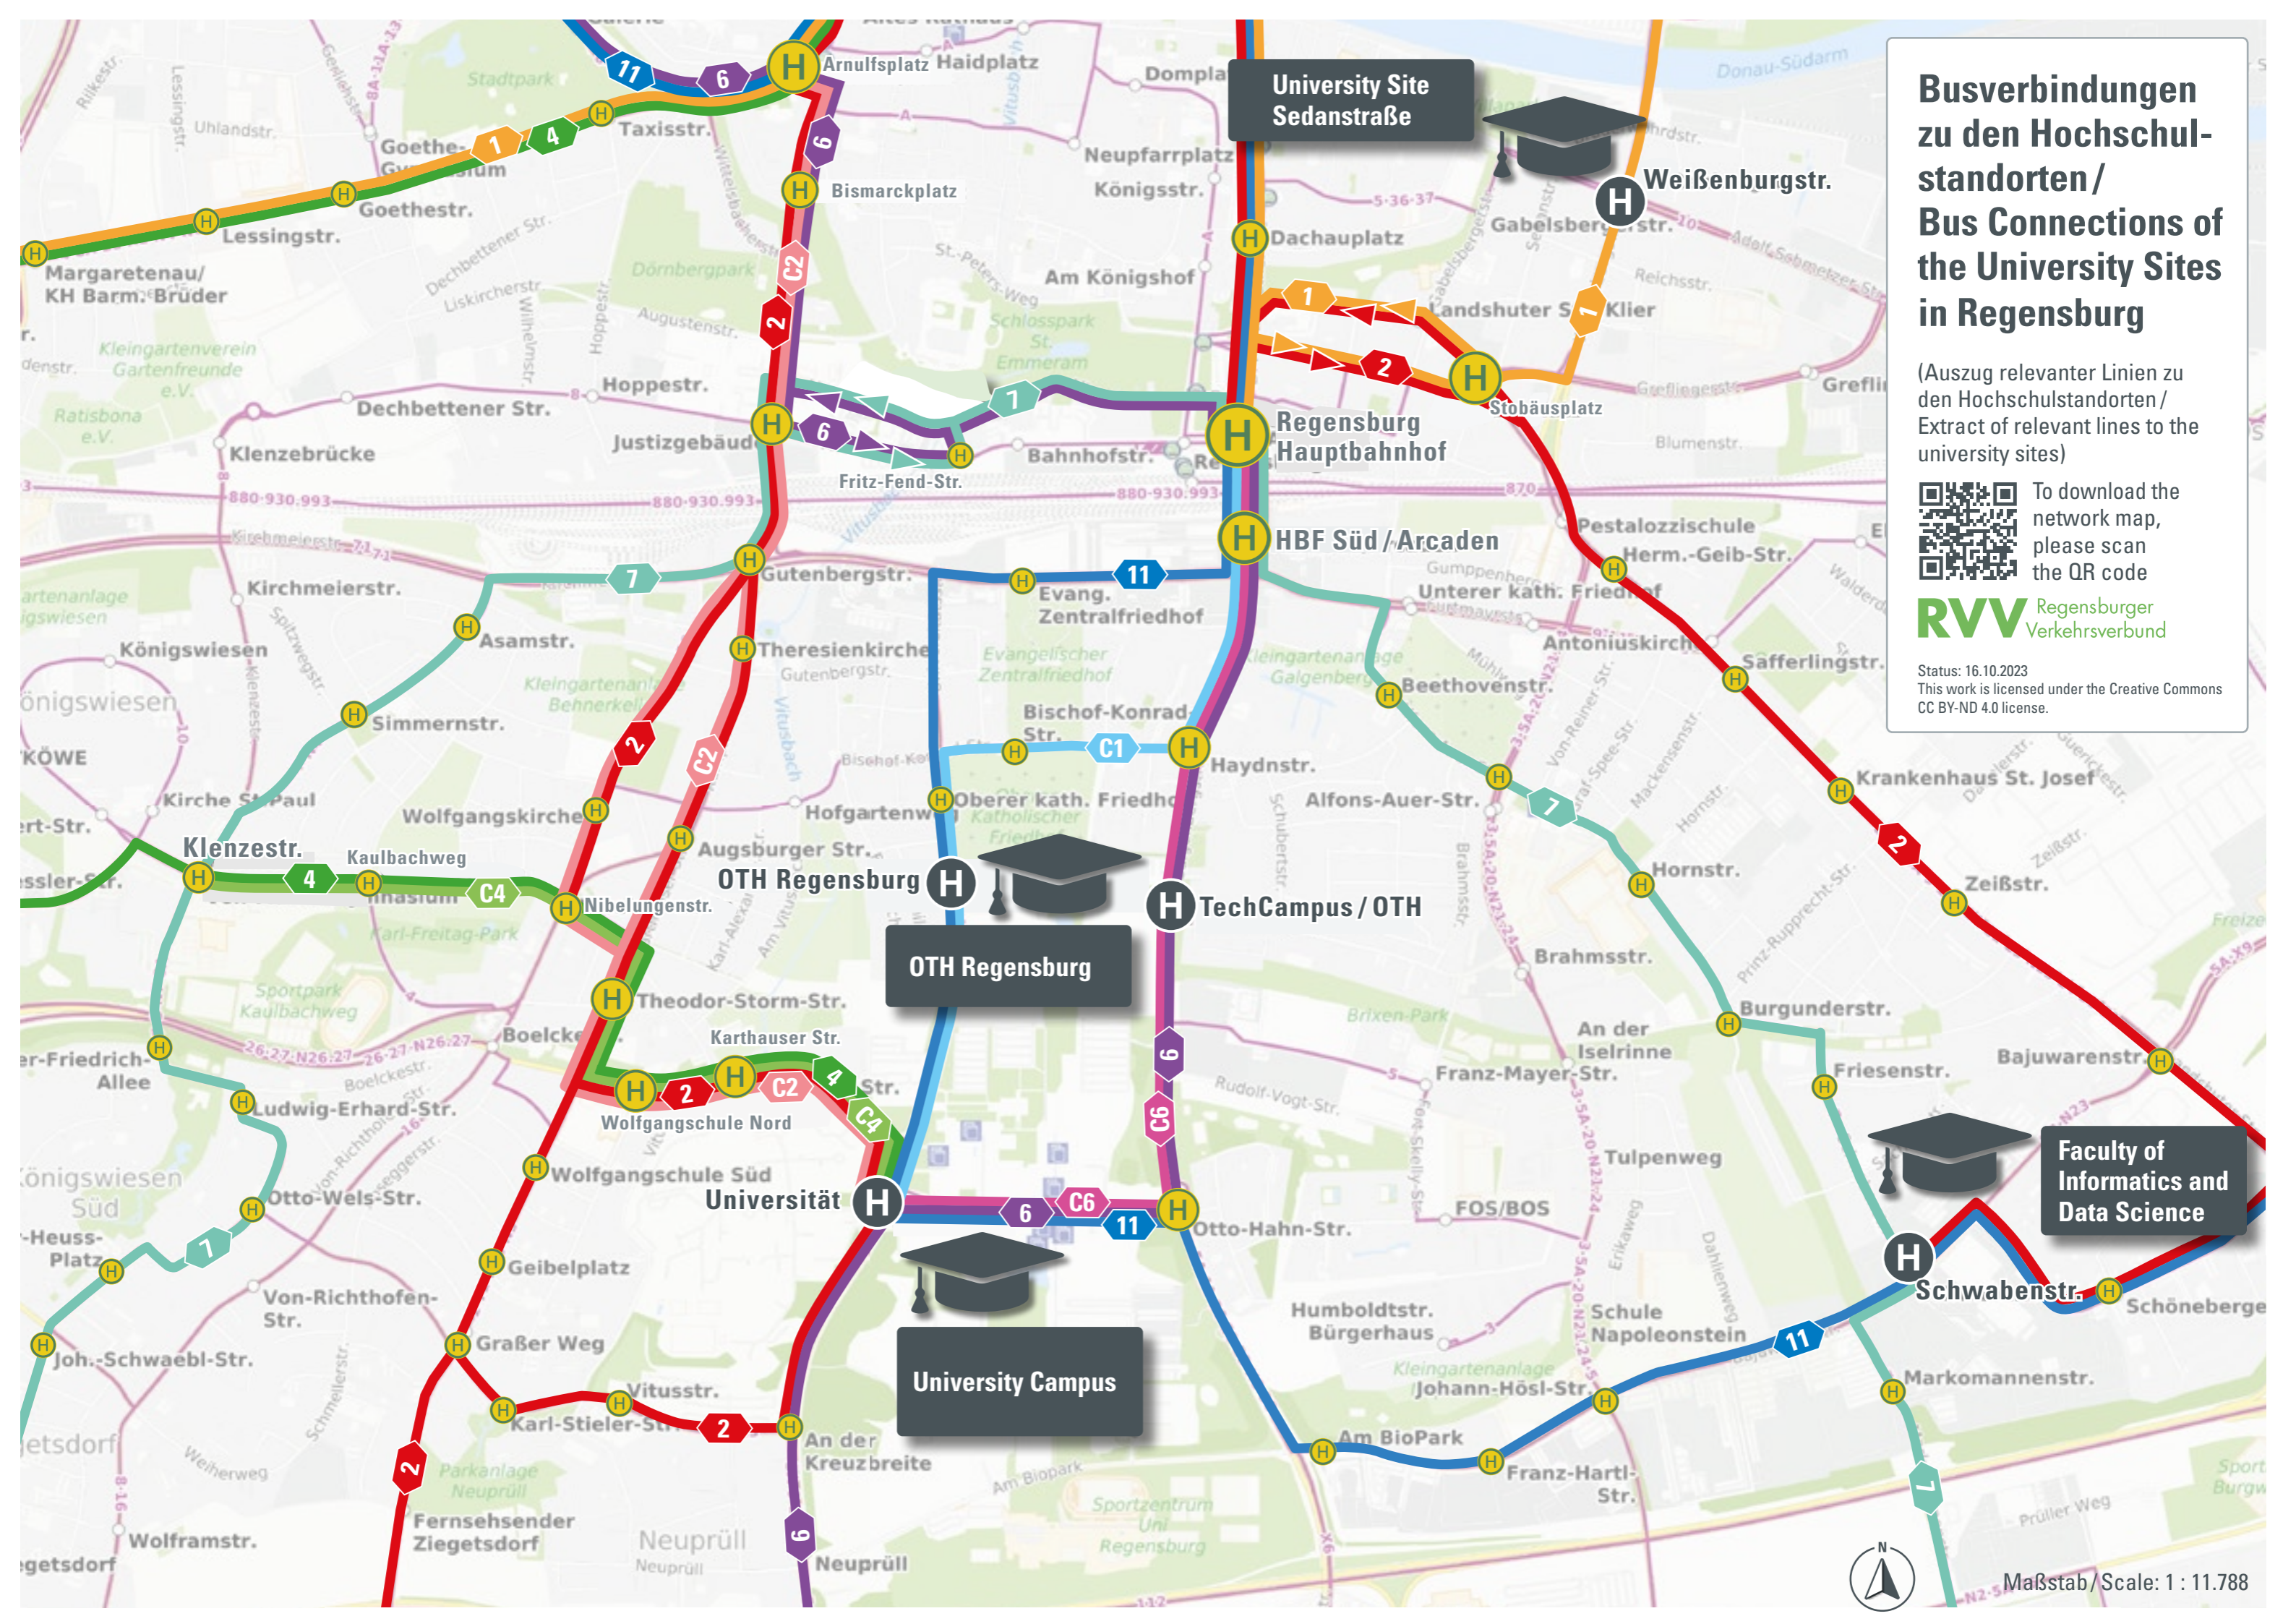

Busverbindungen zu den Hochschulstandorten / Bus Connections of the University Sites in Regensburg

(Auszug relevanter Linien zu den Hochschulstandorten / Extract of relevant lines to the university sites)

To download the network map, please scan the QR code

RVV Regensburger Verkehrsverbund
 Status: 16.10.2023
 This work is licensed under the Creative Commons CC BY-ND 4.0 license.

Maßstab / Scale: 1 : 11.788